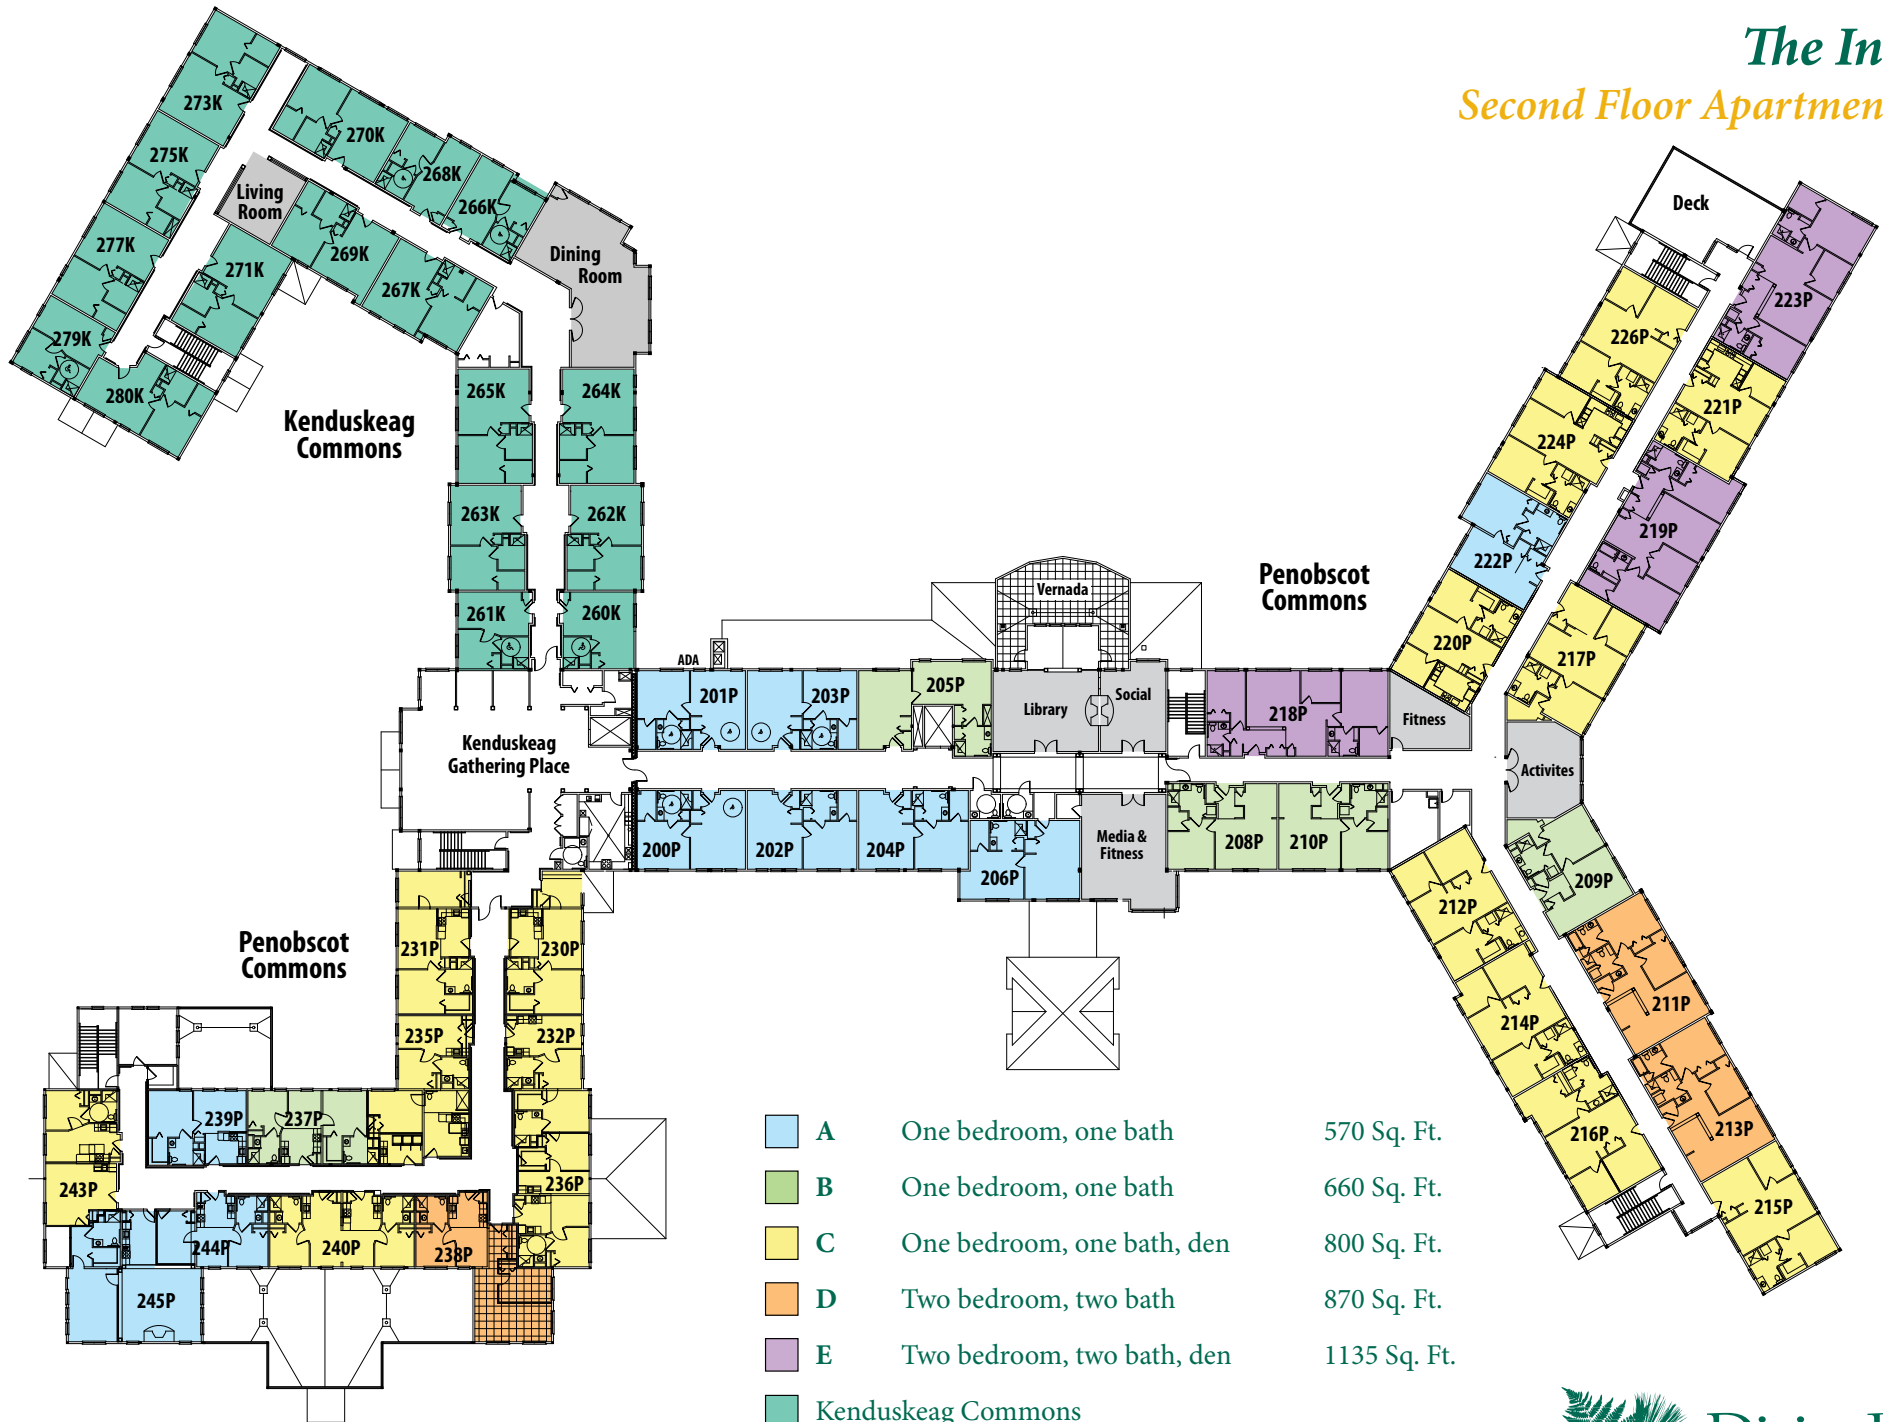

The Inn

First Floor Apartments

The Inn

Second Floor Apartments

- A One bedroom, one bath 570 Sq. Ft.
- B One bedroom, one bath 660 Sq. Ft.
- C One bedroom, one bath, den 800 Sq. Ft.
- D Two bedroom, two bath 870 Sq. Ft.
- E Two bedroom, two bath, den 1135 Sq. Ft.
- Kenduskeag Commons
- Activities, Fitness, Dining, Administrative Rooms