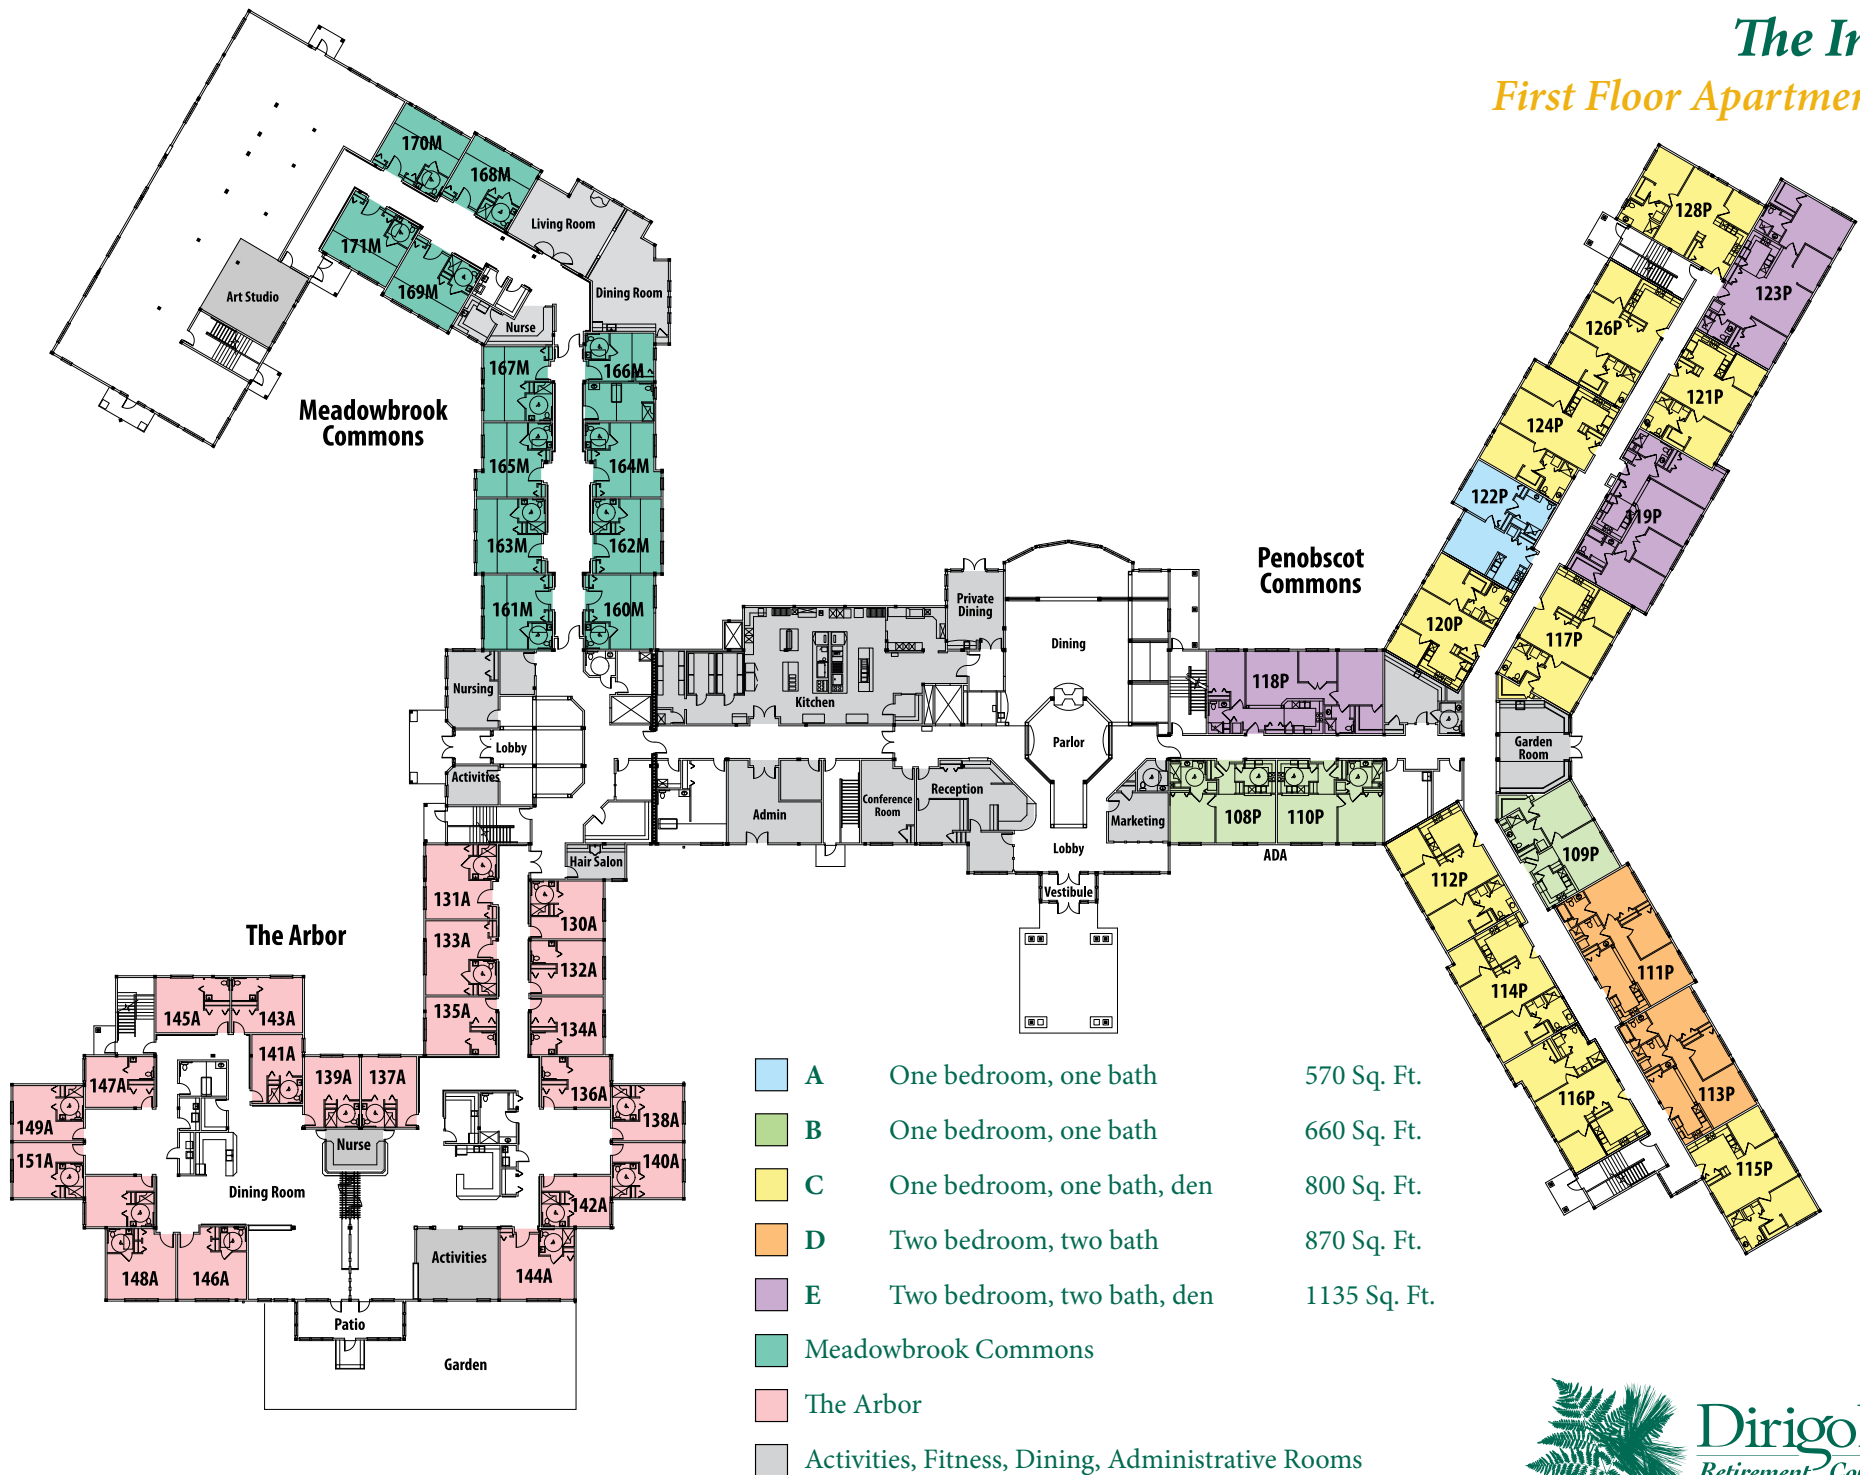

The Inn

First Floor Apartments

The Inn

Second Floor Apartments

- A One bedroom, one bath 570 Sq. Ft.
- B One bedroom, one bath 660 Sq. Ft.
- C One bedroom, one bath, den 800 Sq. Ft.
- D Two bedroom, two bath 870 Sq. Ft.
- E Two bedroom, two bath, den 1135 Sq. Ft.
- Kenduskeag Commons
- Activities, Fitness, Dining, Administrative Rooms